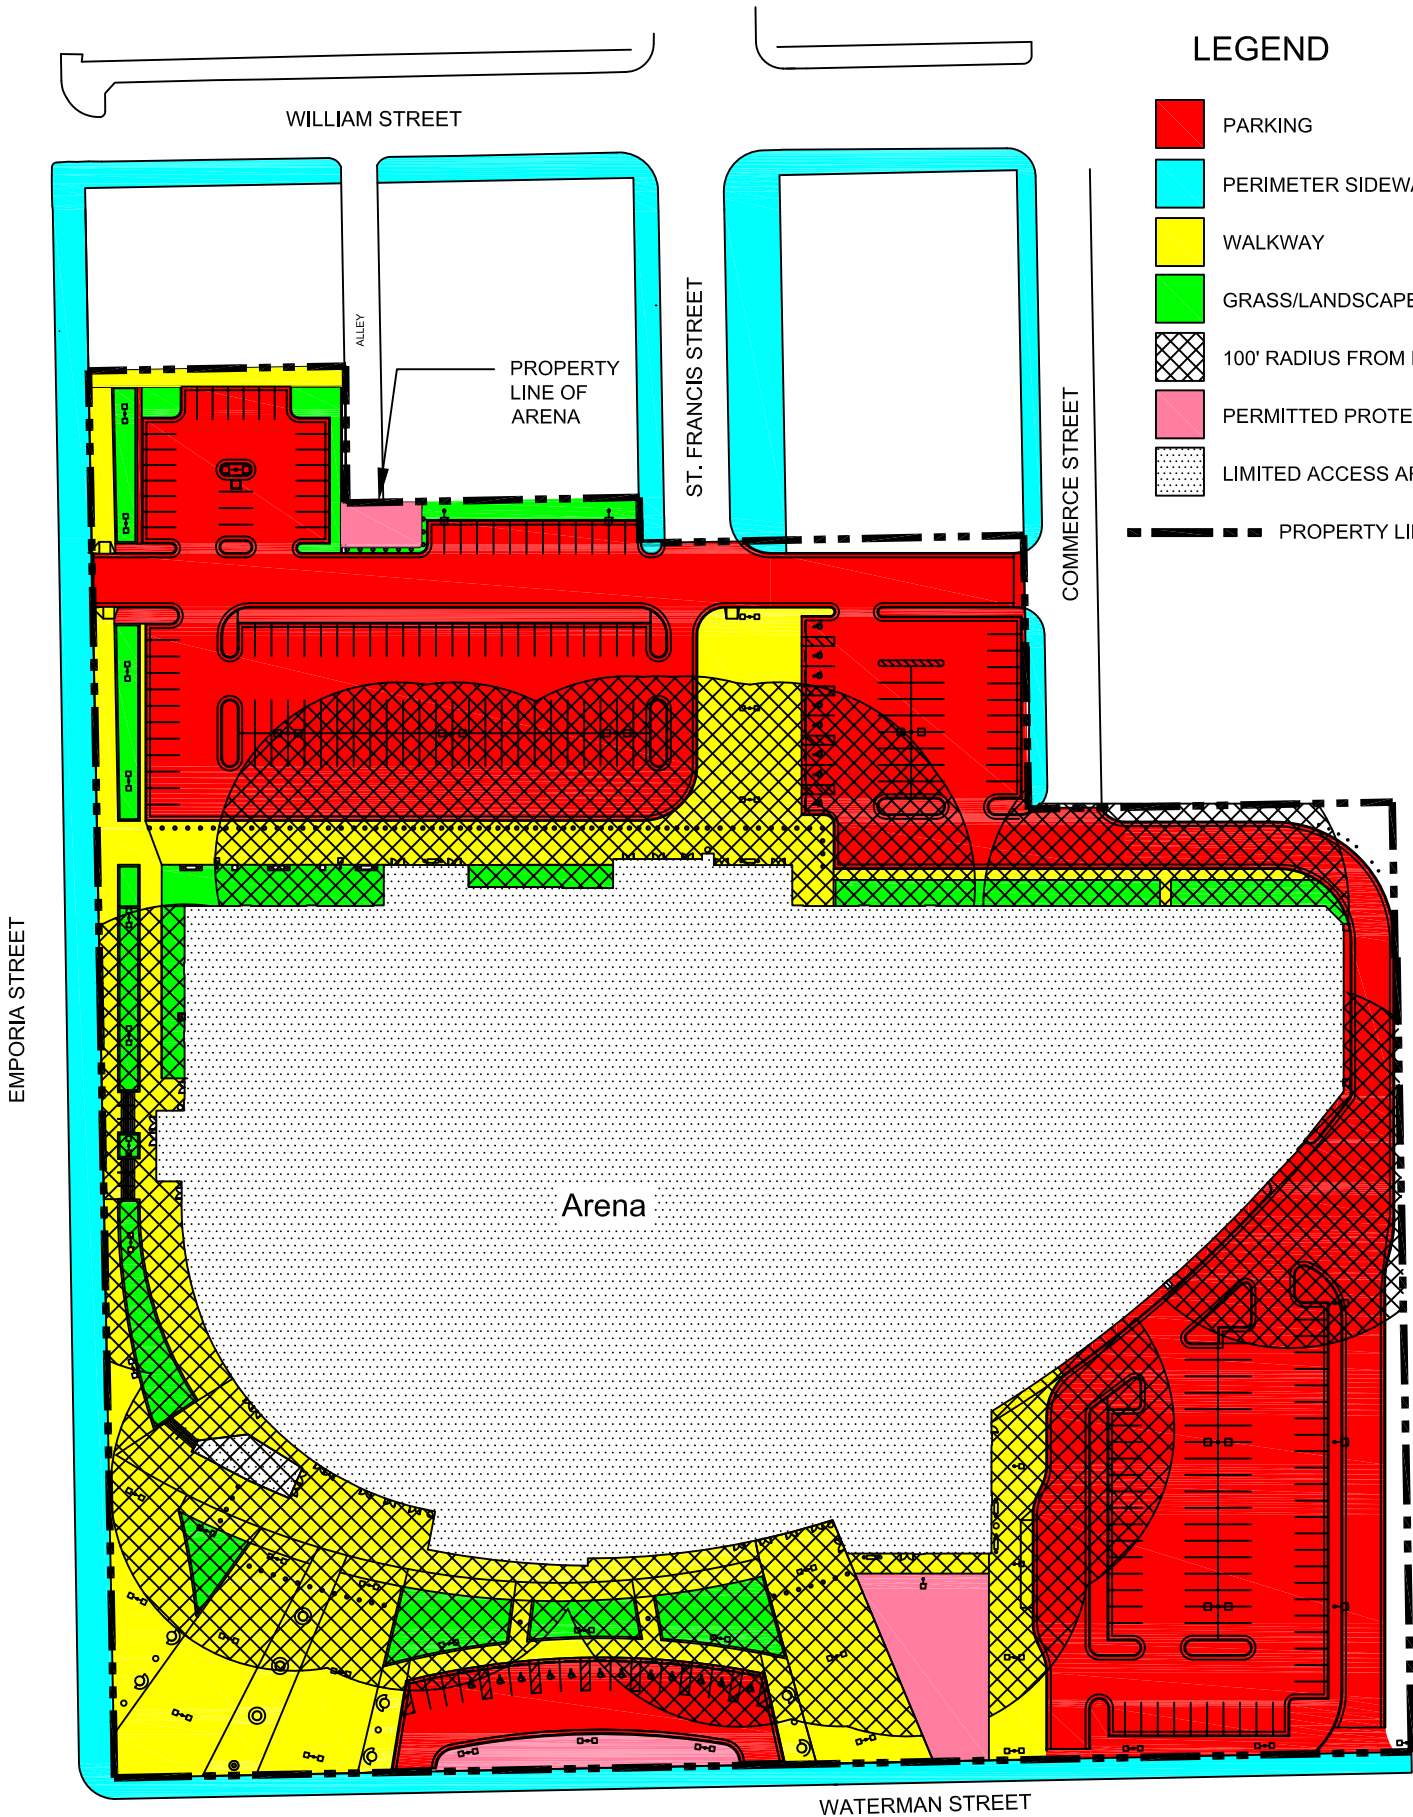

LEGEND

-  PARKING
-  PERIMETER SIDEWALK
-  WALKWAY
-  GRASS/LANDSCAPE
-  100' RADIUS FROM DOORS
-  PERMITTED PROTEST AREA
-  LIMITED ACCESS AREA
-  PROPERTY LINE

INTRUST BANK ARENA
SAFETY ZONE AREAS

Sedgwick County...
working for you