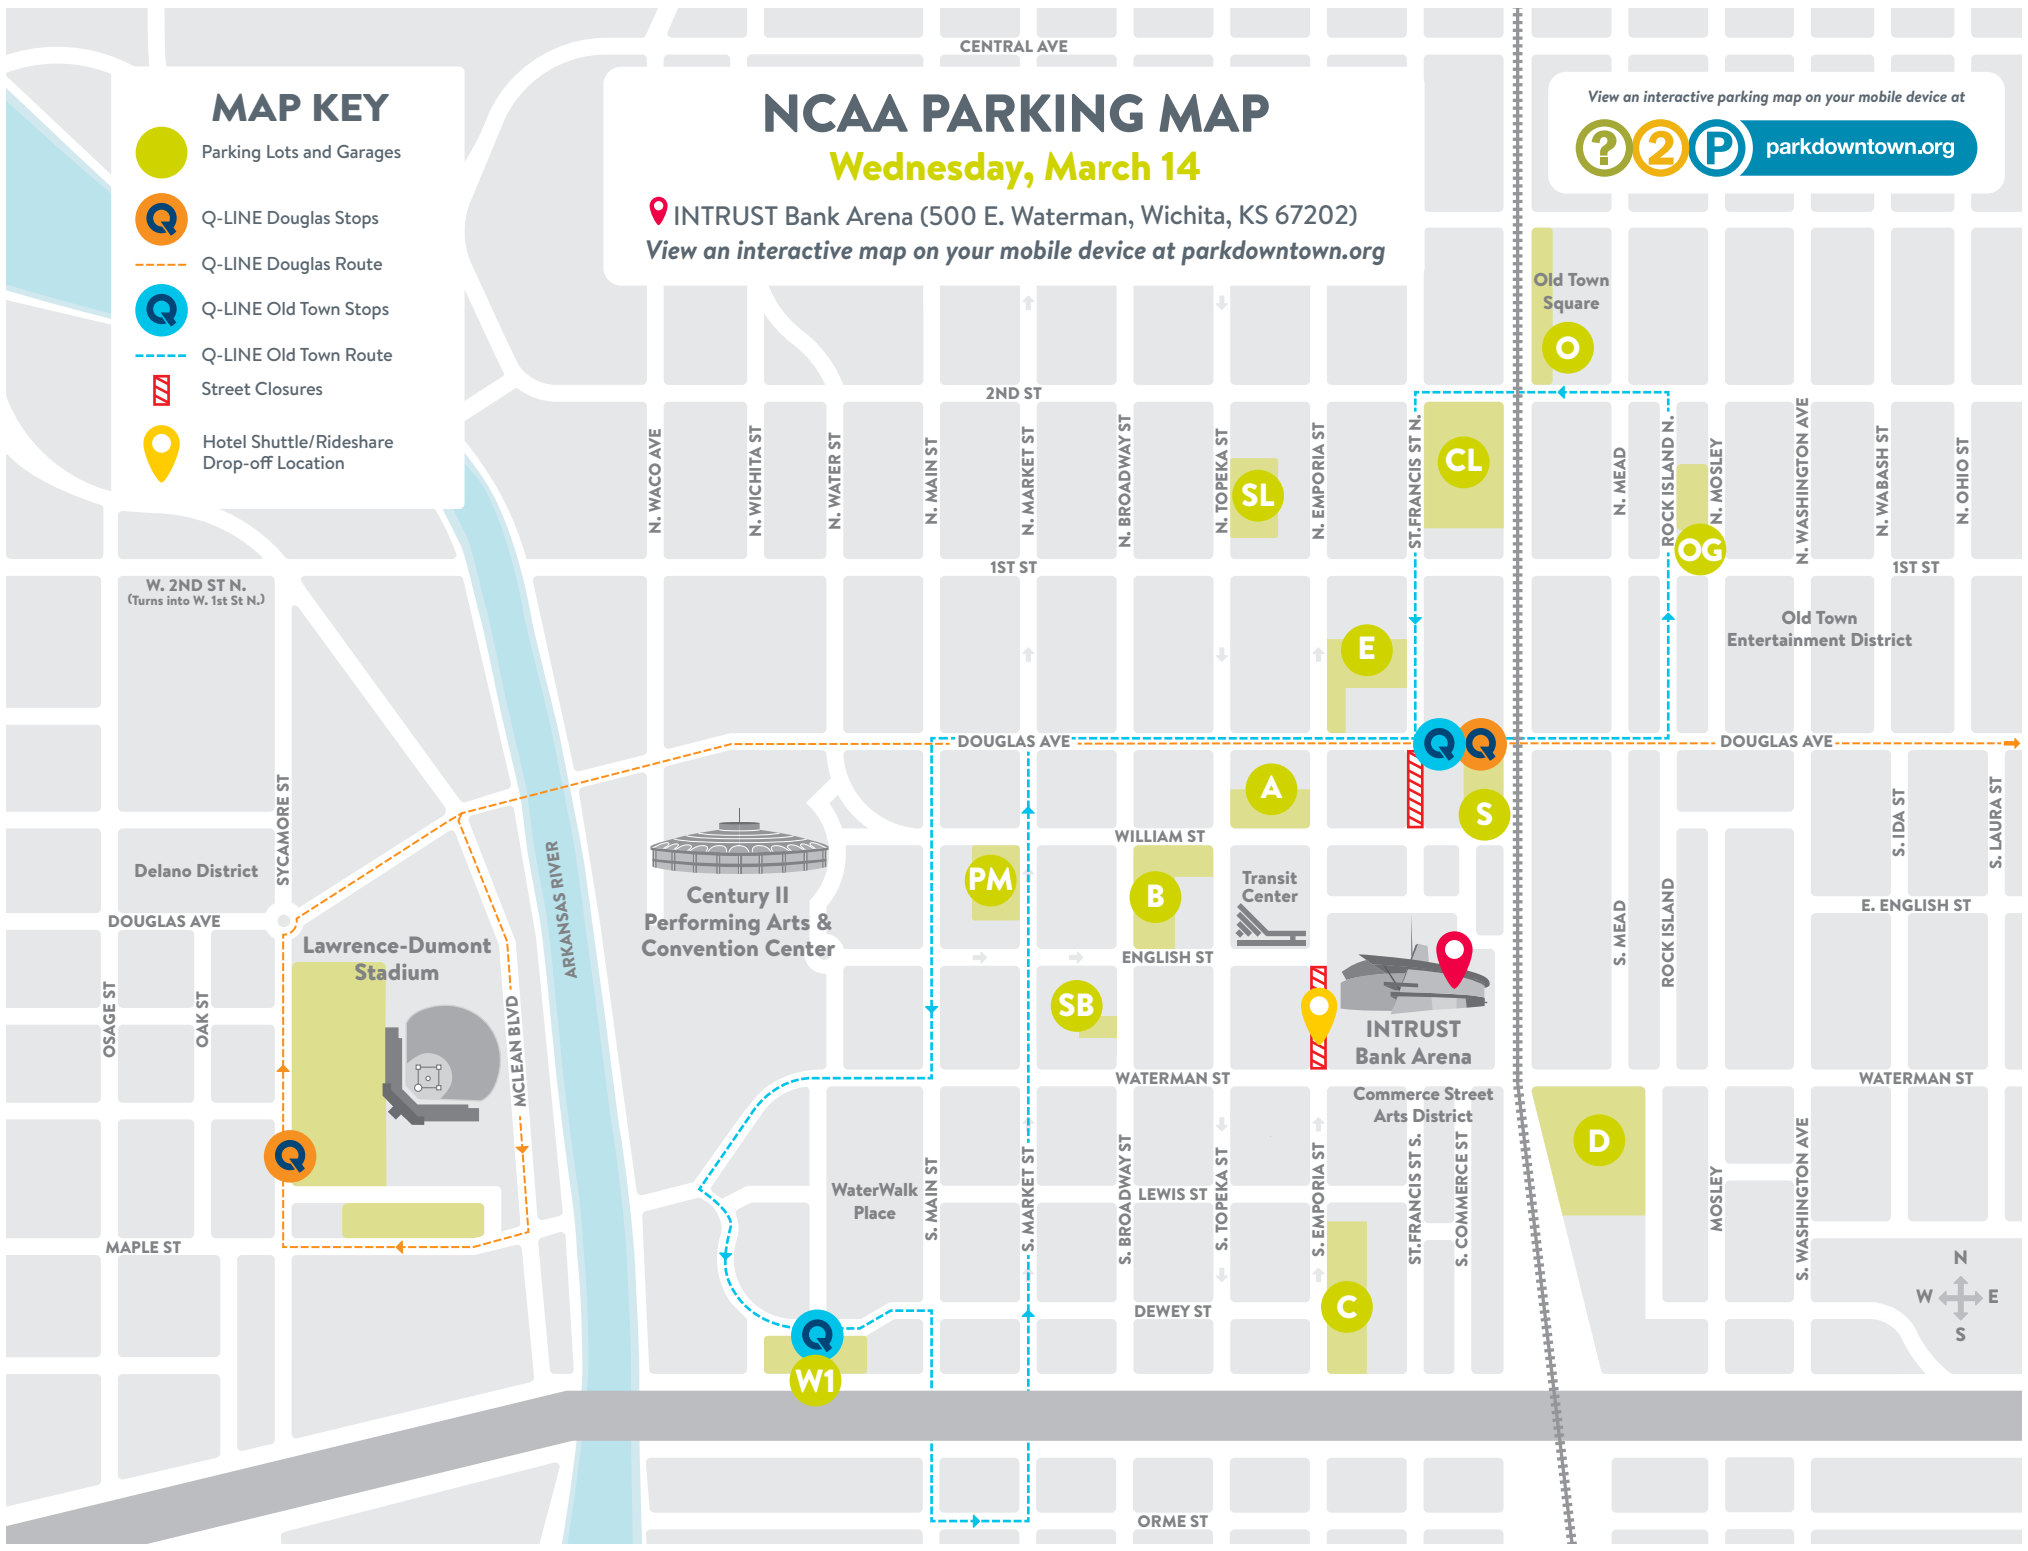

PARKING & SHUTTLE INFO:

During the tournament, navigate with the ease and expertise of a local by utilizing resources such as printable maps, interactive parking maps and more. Fans can [learn more here](#), refer to the attached parking maps, or visit www.parkdowntown.org for detailed information on parking and shuttles. Fans are also encouraged to follow [@parkdowntown](#) on Twitter for real-time parking updates.

MAP KEY

- Parking Lots and Garages
- Q-LINE Douglas Stops
- Q-LINE Douglas Route
- Q-LINE Old Town Stops
- Q-LINE Old Town Route
- Street Closures
- Hotel Shuttle/Rideshare Drop-off Location

NCAA PARKING MAP

Old Town Square

Old Town Entertainment District

INTRUST Bank Arena

Century II Performing Arts & Convention Center

Lawrence-Dumont Stadium

NCAA PARKING MAP

Wednesday, March 14 at INTRUST Bank Arena

View an interactive map on your mobile device at parkdowntown.org

PM Parking at Market & William Garage

\$6 per day
215 S. Market
434 spaces

Q-LINE Trolley

The free Q-LINE Trolley will also be available for public use during the tournament. On Wednesday, March 14 the Q-LINE routes will run from 9 a.m. until 10 p.m. Catch the trolley at Q-LINE stops along the route to access free service.